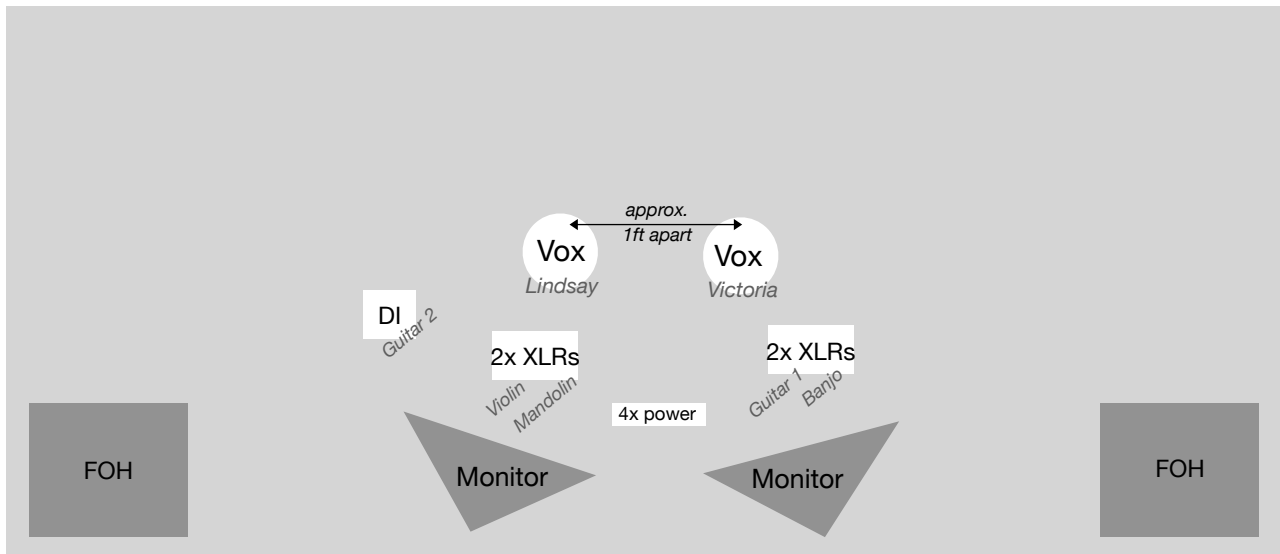

STAGE PLAN "WE MAVERICKS" (DUO SETUP)

SOUND & STAGE REQUIREMENTS

- 2 x Vocal mics, centre stage front (tall boom stands)
- 4 x XLRs, stage front (L to R: violin DI, mandolin DI, guitar DI, banjo DI)
- 1 x DI (second guitar)
- 4 x power supply, centre stage front